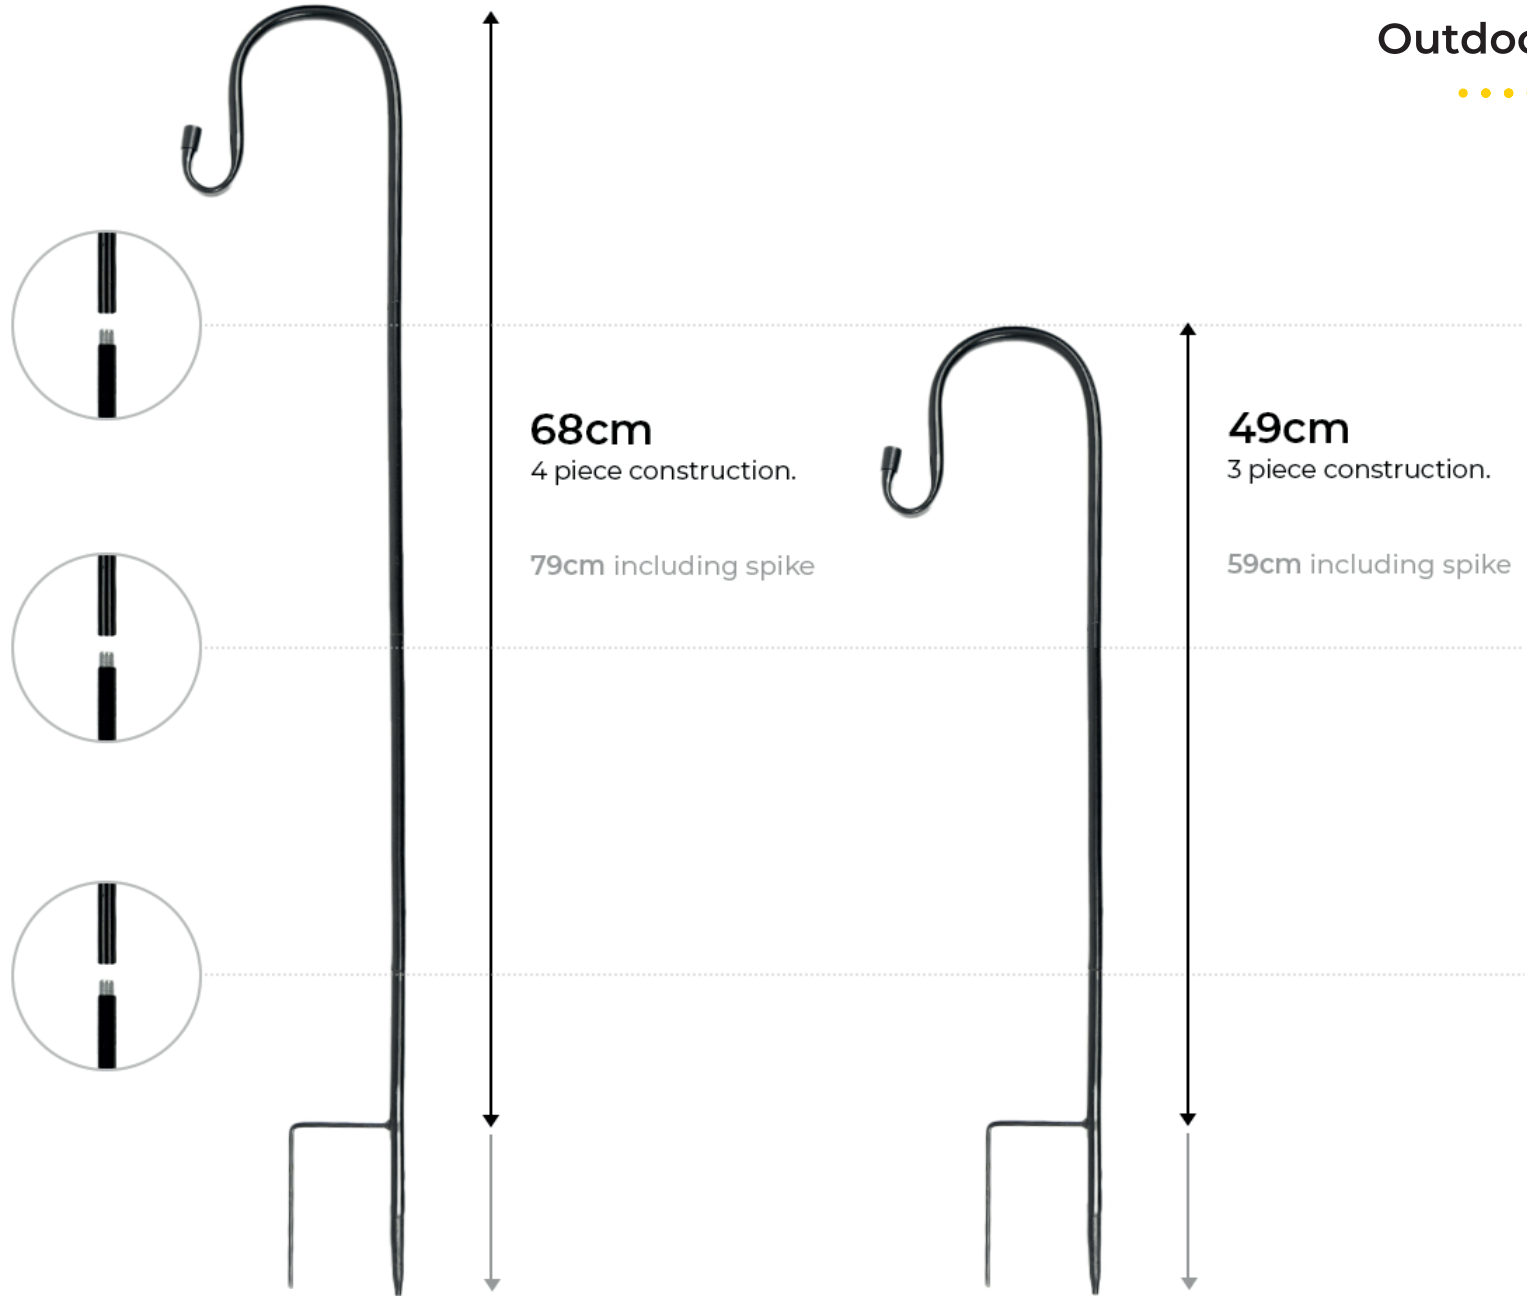

68cm Shepherd's Crook Hook

Outdoor use

This product comes with a 12 month manufacturer's warranty against failure to all parts. If you have a warranty claim, please use the contact details below. For any technical information relating to this product, please email Festive Lights Ltd on contact@festive-lights.com. We aim to respond within 2 working days. Alternatively, please contact our help line on +44 (0)1257 792111. This service is available between 9.00am-5.00pm Monday to Friday.